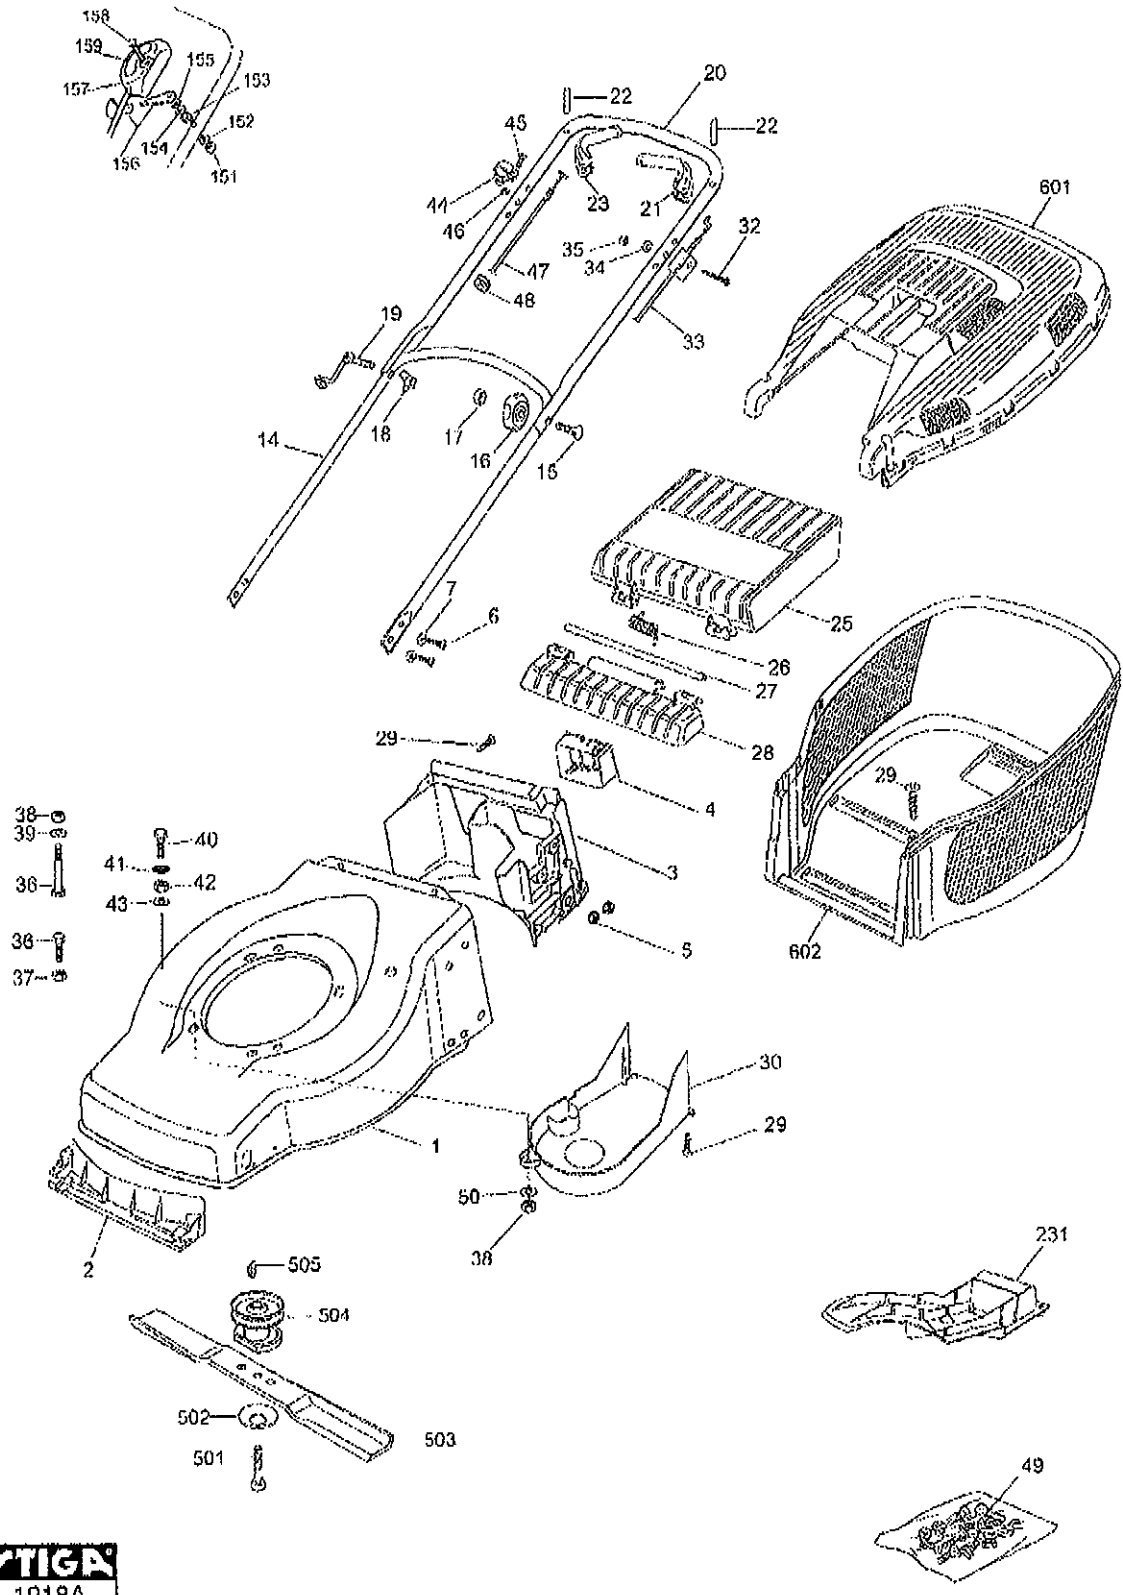

Printed from CyberCat-STIGA

Section: COLLECTOR 46S TRANSMISSION WHEEL SUSPENSION

Pos.	Quantity	Spare part No	Description	Kit	Notes	New
	3881					
	-42					
272	2	1117-1213-01	Sector			
273	2	9747-0831-02	Lock nut			
274	6	9836-9516-12	Screw			
275	2	9836-9512-12	Screw			
276	2	1117-1131-01	Nut			
278	2	1117-1228-01	Adjusting lever			
279	2	1117-1376-01	Wheel lever			
280	2	1117-1182-01	Shoulder bolt			
281	2	1136-0309-01	Washer			
282	4	1136-0634-01	Bush			
283	2	1136-2014-01	Wheel			
284	2	1136-2041-01	Wheel axle bolt			
285	2	1136-1894-01	Hub cap-yellow			
287	1	1117-1174-01	Height adjust lever			
288	2	1117-3256-01	Wheel protection ca			
289	2	1136-2040-01	Spacer			
290	4	1136-0634-01	Bush			
291	2	1136-2037-01	Wheel			
292	2	9699-0085-02	Flat washer			
293	2	1136-1397-01	Screw			
294	2	1136-0646-01	Hub cap-yellow			
295	2	1136-2035-01	Sprocket			
401	1	1136-2261-01	Rear axle			
402	1	1136-1408-01	Transmission assy			
405	1	1117-1120-01	Spring			
406	2	9595-0212-00	Locating pin			
407	2	1136-0655-01	Ball bearing			
408	2	9591-0011-00	Pin			
410	2	1111-3256-01	Drive key			
411	2	1111-3075-01	Pinion-plastic whee			
412	4	1111-2830-01	Support washer			
413	2	1117-1083-01	Safety ring			
414	1	1111-9114-01	Drive belt			
415	1	1117-3018-01	Pulley			
416	1	1136-0612-01	Pin			

Printed from CyberCat-STIGA
Section: COLLECTOR 46S CHASSIS HANDLE