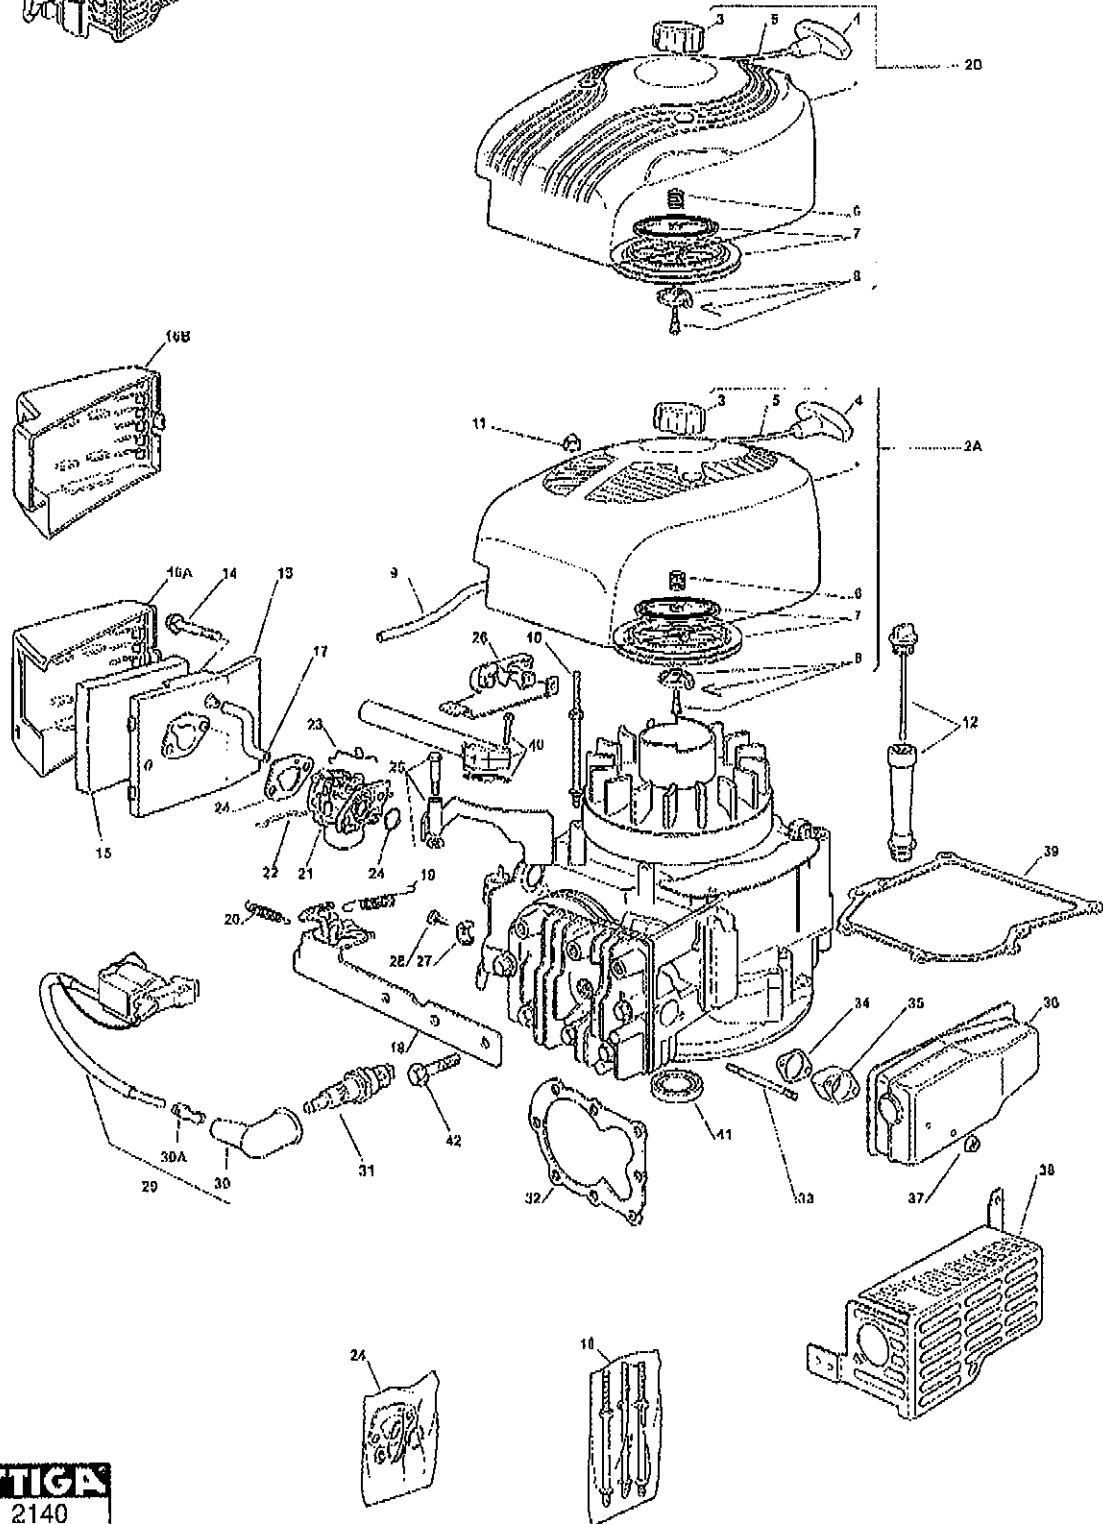

Printed from CyberCat-STIGA
Section: STIGA SV 40-RV 45 GGP SV 150-RV 150