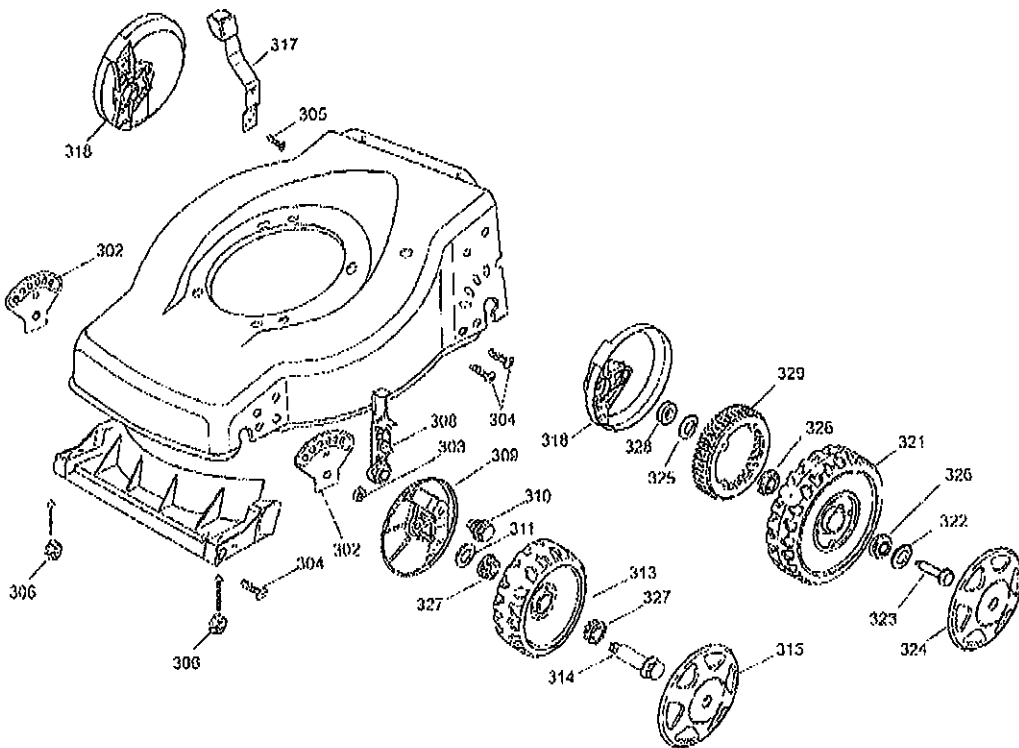

Printed from CyberCat-STIGA

Section: COLLECTOR 46S CHASSIS HANDLE

Pos.	Quantity		Spare part No	Description	Kit	Notes	New
	3834	3881	3834				
	-22	-42	-62				
1	1	1	1	1136-2410-01		Chassis-yellow	
2	1	1	1	1117-3007-01		Baffle-front	
3	1	1	1	1117-3008-01		Baffle-rear	
4	1	1	1	1111-2927-01		Battery holder	
5	4	4	4	1117-1131-01		Nut	
6	4	4	4	1117-1364-01		Screw	
7	4	4	4	9699-0028-02		Flat washer	
14	1	1	1	1136-1411-01		Handlebar-lower par	
15	1	1	1	1136-0620-01		Screw	
16	2	2	2	1117-3194-01		Locking knob	
17	2	2	2	9799-0831-02		Nut	
18	2	2	2	1136-0693-01		Washer	
19	1	1	1	1136-0747-01		Screw w. loop	
20	1	1	1	1136-1413-01		Handlebar-upper par	
21	1	1	1	1117-3221-01		OPC lever	
22	2	2	2	9595-0258-00		Locating pin	
23	1	1	1	1117-3222-01		Control lever	
25	1	1	1	1117-1156-01		Rear flap-yellow	
26	1	1	1	1117-1126-01		Spring-rear flap	
27	1	1	1	1117-1143-01		Shaft	
28	1	1	1	1117-1155-01		Flap holder-yellow	
29	6	6	6	9836-9516-12		Screw	
30	1	1	1	1117-1147-01		Transmission cap	
32	1	1	1	9997-0635-12		Screw	
33	1	1	1	1136-1883-01		Engine brake cable	
34	1	1	1	9699-0025-02		Washer	
35	1	1	1	9799-0631-02		Nut	
36	2	2	2	9997-0830-16		Screw	
37	1	1	1	9739-0831-22		Nut	
38	2	2	2	9747-0831-02		Lock nut	
39	1	1	1	9699-0028-02		Flat washer	
40	1	1	1	1136-1886-01		Screw	
41	1	1	1	9678-0009-02		Lock washer	
42	1	1	1	9799-0831-02		Nut	
43	1	1	1	9699-0062-02		Flat washer	
44	1	1	1	1117-1114-01		Support	
45	1	1	1	9865-0616-16		Screw	
46	1	1	1	9799-0631-02		Nut	
47	1	1	1	1136-1404-01		Clutch cable	
48	1	1	1	1136-0629-01		Fair lead	
49	1	1	1	1136-1415-01		Assy kit	
50	1	1	1	1136-0309-01		Washer	
151	1	1	1	1136-0604-01		Nut	
152	1	1	1	1136-0611-01		Grower	
153	1	1	1	1136-0659-01		Spacer	
154	1	1	1	9699-0035-02		Flat washer	
155	1	1	1	1136-0606-01		Spring washer	
156	1	1	1	1136-0766-01		Throttle lever	
157	1	1	1	1136-0764-01		Throttle cable	
158	1	1	1	1136-0618-01		Screw	
159	1	1	1	1136-1857-01		Label	
231	1	1	1	1117-3001-01		Mulch plug	
501	1	1	1	9987-5251-12		Screw	
502	1	1	1	1117-1065-01		Spring washer	
503	1	1	1	1111-9116-01		Blade	
504	1	1	1	1111-9074-01		Blade holder	
505	1	1	1	9600-0014-00		Key	
601	1	1	1	1117-1157-01		Grassbag cover-yell	
602	1	1	1	1117-1218-01		Lower grass bag	

Printed from CyberCat-STIGA

Section: COLLECTOR 46S TRANSMISSION WHEEL SUSPENSION