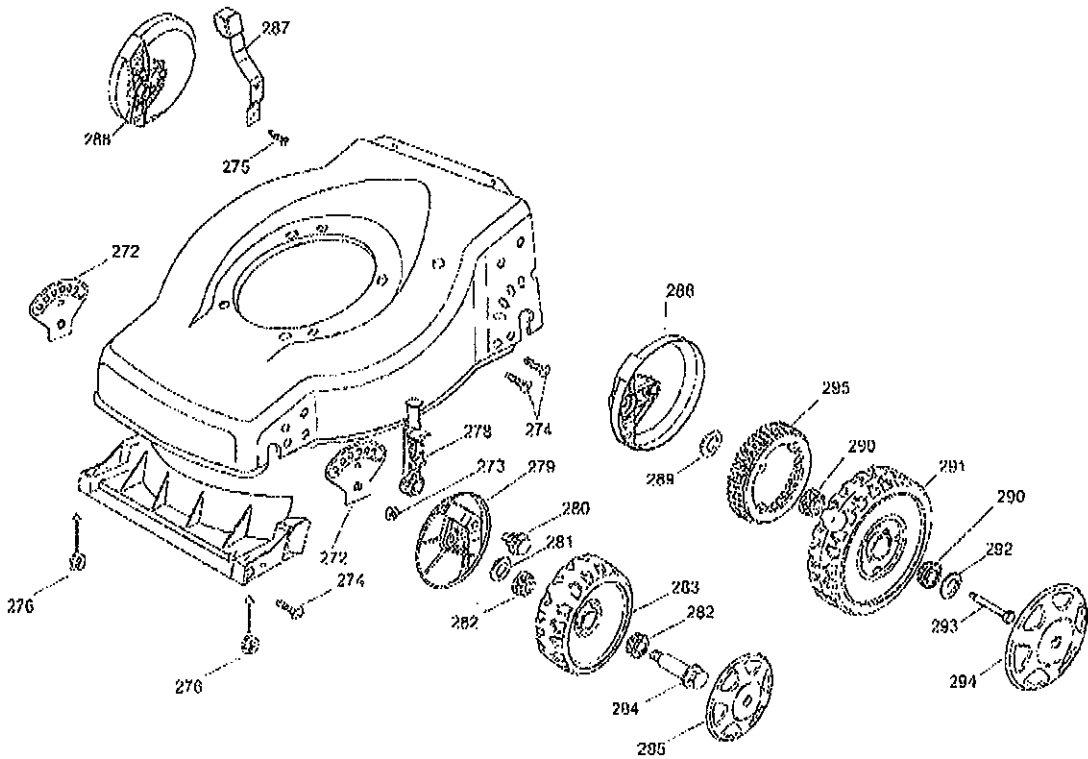

Printed from CyberCat-STIGA

Section: COLLECTOR 46S CHASSIS HANDLE

Pos.	Quantity	Spare part No	Description	Kit	Notes	New
	3834	3881	3834			
	-22	-42	-62			
1	1	1	1	1136-2410-01	Chassis-yellow	
2	1	1	1	1117-3007-01	Baffle-front	
3	1	1	1	1117-3008-01	Baffle-rear	
4	1	1	1	1111-2927-01	Battery holder	
5	4	4	4	1117-1131-01	Nut	
6	4	4	4	1117-1364-01	Screw	
7	4	4	4	9699-0028-02	Flat washer	
14	1	1	1	1136-1411-01	Handlebar-lower par	
15	1	1	1	1136-0620-01	Screw	
16	2	2	2	1117-3194-01	Locking knob	
17	2	2	2	9799-0831-02	Nut	
18	2	2	2	1136-0693-01	Washer	
19	1	1	1	1136-0747-01	Screw w. loop	
20	1	1	1	1136-1413-01	Handlebar-upper par	
21	1	1	1	1117-3221-01	OPC lever	
22	2	2	2	9595-0258-00	Locating pin	
23	1	1	1	1117-3222-01	Control lever	
25	1	1	1	1117-1156-01	Rear flap-yellow	
26	1	1	1	1117-1126-01	Spring-rear flap	
27	1	1	1	1117-1143-01	Shaft	
28	1	1	1	1117-1155-01	Flap holder-yellow	
29	6	6	6	9836-9516-12	Screw	
30	1	1	1	1117-1147-01	Transmission cap	
32	1	1	1	9997-0635-12	Screw	
33	1	1	1	1136-1883-01	Engine brake cable	
34	1	1	1	9699-0025-02	Washer	
35	1	1	1	9799-0631-02	Nut	
36	2	2	2	9997-0830-16	Screw	
37	1	1	1	9739-0831-22	Nut	
38	2	2	2	9747-0831-02	Lock nut	
39	1	1	1	9699-0028-02	Flat washer	
40	1	1	1	1136-1886-01	Screw	
41	1	1	1	9678-0009-02	Lock washer	
42	1	1	1	9799-0831-02	Nut	
43	1	1	1	9699-0062-02	Flat washer	
44	1	1	1	1117-1114-01	Support	
45	1	1	1	9865-0616-16	Screw	
46	1	1	1	9799-0631-02	Nut	
47	1	1	1	1136-1404-01	Clutch cable	
48	1	1	1	1136-0629-01	Fair lead	
49	1	1	1	1136-1415-01	Assy kit	
50	1	1	1	1136-0309-01	Washer	
151	1	1	1	1136-0604-01	Nut	
152	1	1	1	1136-0611-01	Grower	
153	1	1	1	1136-0659-01	Spacer	
154	1	1	1	9699-0035-02	Flat washer	
155	1	1	1	1136-0606-01	Spring washer	
156	1	1	1	1136-0766-01	Throttle lever	
157	1	1	1	1136-0764-01	Throttle cable	
158	1	1	1	1136-0618-01	Screw	
159	1	1	1	1136-1857-01	Label	
231	1	1	1	1117-3001-01	Mulch plug	
501	1	1	1	9987-5251-12	Screw	
502	1	1	1	1117-1065-01	Spring washer	
503	1	1	1	1111-9116-01	Blade	
504	1	1	1	1111-9074-01	Blade holder	
505	1	1	1	9600-0014-00	Key	
601	1	1	1	1117-1157-01	Grassbag cover-yell	
602	1	1	1	1117-1218-01	Lower grass bag	

Printed from CyberCat-STIGA

Section: COLLECTOR 46S TRANSMISSION WHEEL SUSPENSION