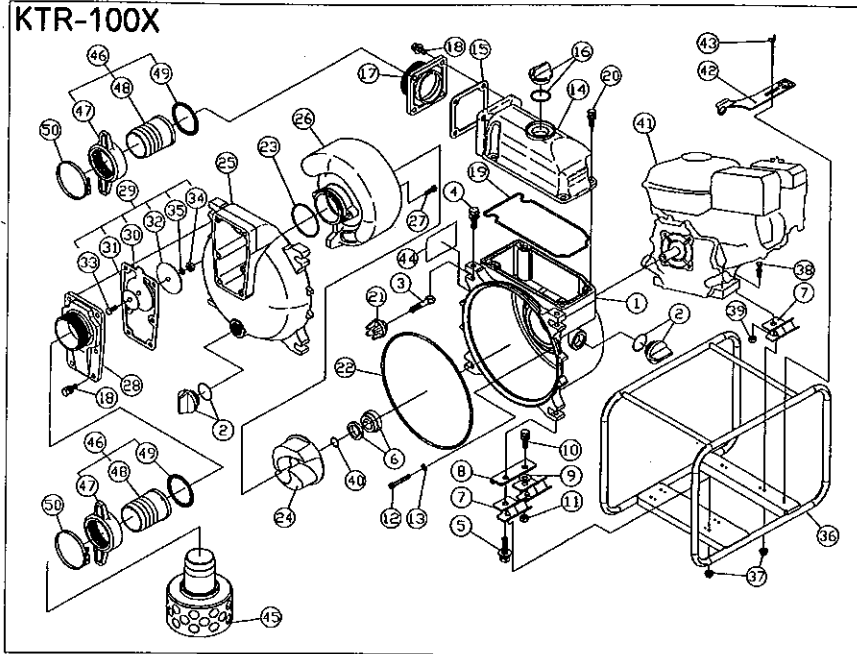

# KTR-100X

No.	PARTS CODE	PARTS NAME	QTY	MATERIAL	SIZE	No.	PARTS CODE	PARTS NAME	QTY	MATERIAL	SIZE
1	0120132	PUMP BODY	1	ADC		28	0116488	VOLUTE CASING	1	FCD	
2	0118079	2SA PLUG SET	2			27	0116419	HEXAGON SOCKET BOLT	3	SUS	M8X35
3	0116580	COVER BOLT	4	S35C		28	0116258	SUCTION FLANGE	1	AO	
4	743118083	HEXAGON BOLT	2	SWRM	M12X45	29	0116251	CHECK VALVE SET	1		
5	743119084	HEXAGON BOLT	2	SWRM	M12X50	30	0118751	CHECK VALVE PACKING	1	CR	
6	0120023	MECHANICAL SEAL	1	SIC X SIC		31	0112116	OUTER WEIGHT	1	SPC	
7	0118979	CUSHION RUBBER	6	CR80		32	0110474	INNER WEIGHT	1	SPC	
8	0118273	RUBBER MOUNT	2	SPC	T46	33	703319128	+ SCREW	1	SWRM	M8X10
9	1848211012	WASHER	2			34	827419008	HEXAGON NUT	1	SWRM	M8
10	743119078	HEXAGON BOLT	2	SWRM	M12X26	35	848822006	WASHER	1		φ8
11	827419012	HEXAGON NUT	2	SWRM	M12	36	0117851	BASE SET	1		
12	0118516	HEXAGON SOCKET BOLT	4	SWRM	M8X55	37	842319008	SPRING NUT	6	SWRM	M8
13	0118493	WASHER	4	A1100 PHENOLAMINE	φ8	38	743119067	HEXAGON BOLT	2	SWRM	M10X40
14	0118148	DELIVERY HOUSING	1	ADC		39	827419010	HEXAGON NUT	2	SWRM	M10
15	0110750	DELIVERY FLANGE PACKING	1	CR		40	0110081	ADJUSTING WASHER	3		
16	0116450	32A PLUG SET	1			41	0111498	ENCODE	1	EY4000D7070	
17	0116183	SUCTION FLANGE	1			42	0118204	TOOL	1	SPC	
18	743119080	HEXAGON BOLT	10	SWRM	M12X33	43	7431305153	WING BOLT	1	SUS	M8X15
19	0115548	HEAD PACKING	1	NBR70		44	0118931	NAME PLATE	1		
20	743119083	HEXAGON BOLT	4	SWRM	M10X30	45	0110979	STRAINER	1	SPC	
21	0116560	XNOB	4			48	0117839	COUPLING SET	2		
22	0115579	FRONT COVER PACKING	1	NBR		47	0116189	COUPLING	2	AC	
23	0118270	O-RING	1	NBR	φ104.5 × φ13	48	0110471	NIPPLE	2	AC	
24	0118228	IMPELLER	1	HRFC		49	0111478	COUPLING PACKING	2	NBR	
25	0116490	FRONT COVER	1	ADC		50	940497120	HOSE BAND	3		

◆ Part without number can not be supplied.