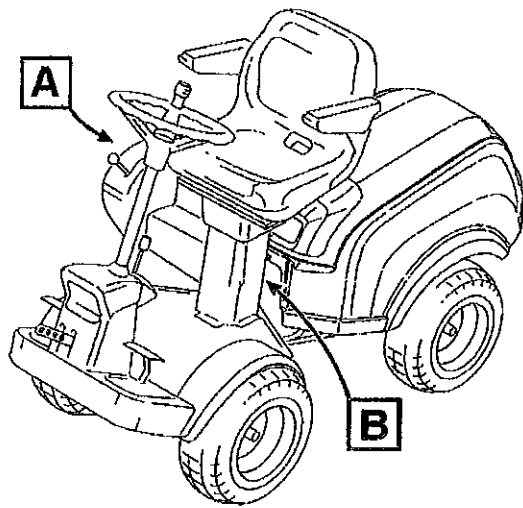

Section: PARK COMFORT-ROYAL-DIESEL PRESTIGE-DIESEL 4WD BODY WORK

Pos.	Quantity					Spare part No	Description	Kit	Notes	New
	6182									
	6183	6180	6185	6181						
1	1	1	1	1	1134-3943-01	Mud guard-LH, yell.				
2	1	1	1	1	1134-3943-02	Mud guard-RH, yell.				
3	4	4	4	4	9893-0616-16	Screw				
4	4	4	4	4	1134-4176-01	Clips				
5	2	2	2	2	9699-0060-02	Flat washer				
6	2	2	2	2	9747-0631-02	Lock nut				
7	2	2	2	2	1134-0225-00	Support plate				
8	6	6	6	6	9945-0816-16	Screw				
9	4	4	4	4	9699-0056-02	Flat washer				
10	1	1	1	1	1134-4220-02	Bumper-grey				
11	6	6	6	6	9893-0616-16	Screw				
12	2	2	2	2	1134-4176-01	Clips				
13	1	1	1	1	1134-4216-05	Front plate-yellow				
14	1	1	1	1	1134-3984-03	Front plate upper-y				
15	2	2	2	2	9946-0525-16	Screw				
16	2	2	2	2	9840-8019-16	Screw				
17	1	1	1	1	1134-4360-01	Cover-inner				
18	3	3	3	3	9946-0525-16	Screw				
19	1	1	1	1	1134-3979-01	Cover-outer				
20	2	2	2	2	9840-8019-16	Screw				
21	2	2	2	2	9950-0570-12	Screw				
22	2	2	2	2	9747-0531-02	Nut				
23	1	1	1	1	1134-5694-01	Rear plate				
24	4	4	4	4	9893-0616-16	Screw				
26	2	2	2	2	9739-0631-22	Nut				
27	1	1	1	1	1134-3970-05	Moulding-LH, grey				
29	1	1	1	1	1134-3970-02	Moulding-RH, grey				
30	4	4	4	4	9893-0616-16	Screw