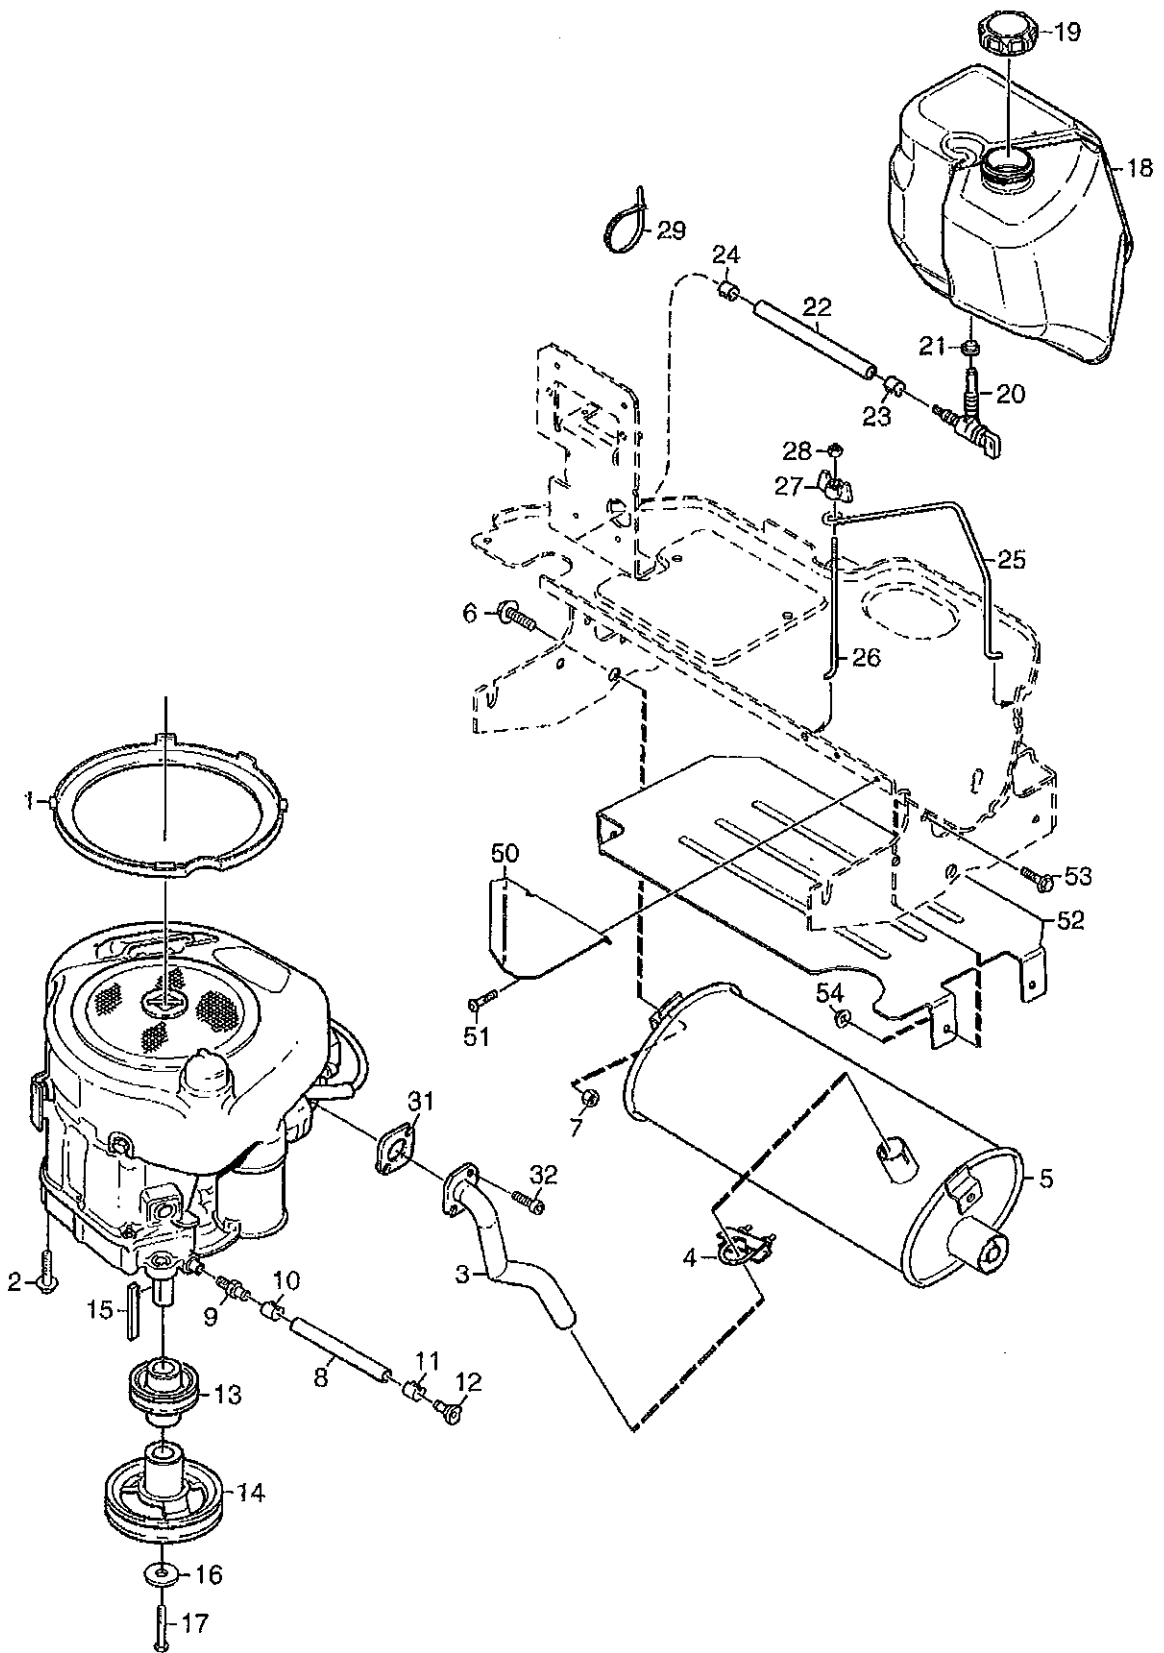

Section: PARK 2WD COMFORT ENGINE (Briggs & Stratton)

Pos.	Quantity	Spare part No	Description	Kit	Notes	New
	6182					
1	1	1134-6116-02	Air duct			
2	4	9955-3725-16	Screw			
3	1	1134-6100-01	Exhaust pipe			
4	1	9578-0011-01	Clamp			
5	1	1134-6024-01	Muffler			
6	1	9959-0816-16	Screw			
7	1	9739-0831-22	Nut			
8	1	1134-5827-01	Oil drain assy		Inkl. pos 9 - 12	
9	1	1134-5825-01	.Nipple			
10	1	9578-0023-04	.Hose clamp			
11	1	1134-3499-02	.Hose clamp			
12	1	1134-5826-01	.Plug			
13	1	1134-5000-01	Engine pulley			
14	1	1134-4999-01	Engine pulley			
15	1	9600-0251-01	Key			
16	1	1134-5017-01	Washer			
17	1	9987-5332-16	Screw			
18	1	1134-5938-01	Fuel tank			
19	1	1134-5532-01	Fuel tank cap			
20	1	1134-3224-01	Fuel shut-off valve			
21	1	1134-3225-01	Grommet			
22	1	1134-2975-13	Fuel hose		I = 1100	
23	1	9578-0023-02	Hose clamp			
24	1	9578-0023-02	Hose clamp			
25	1	1134-5942-01	Tank loop			
26	1	1134-5996-01	Tank loop			
27	1	1134-4481-02	Wing nut			
28	1	9747-0631-02	Lock nut			
29	1	9579-0003-00	Cable holder			
30	1	9852-8013-16	Screw			
31	1	1134-0433-00	Muffler gasket			
32	2	1134-4930-01	Screw			
50	1	1134-6234-01	Heat deflector			
51	2	9943-0516-16	Screw			
52	1	1134-6251-01	Heat deflector			
53	4	9959-0612-16	Screw			
54	4	9739-0631-22	Nut