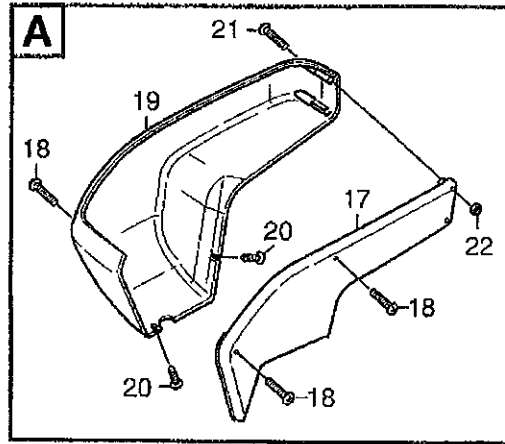

Section: PARK COMFORT-ROYAL-DIESEL PRESTIGE-DIESEL 4WD BODY WORK

Pos.	Quantity					Spare part No	Description	Kit	Notes	New
	6182									
	6183	6180	6185	6181						
1	1	1	1	1	1134-3943-01	Mud guard-LH, yell.				
2	1	1	1	1	1134-3943-02	Mud guard-RH, yell.				
3	4	4	4	4	9893-0616-16	Screw				
4	4	4	4	4	1134-4176-01	Clips				
5	2	2	2	2	9699-0060-02	Flat washer				
6	2	2	2	2	9747-0631-02	Lock nut				
7	2	2	2	2	1134-0225-00	Support plate				
8	6	6	6	6	9945-0816-16	Screw				
9	4	4	4	4	9699-0056-02	Flat washer				
10	1	1	1	1	1134-4220-02	Bumper-grey				
11	6	6	6	6	9893-0616-16	Screw				
12	2	2	2	2	1134-4176-01	Clips				
13	1	1	1	1	1134-4216-05	Front plate-yellow				
14	1	1	1	1	1134-3984-03	Front plate upper-y				
15	2	2	2	2	9946-0525-16	Screw				
16	2	2	2	2	9840-8019-16	Screw				
17	1	1	1	1	1134-4360-01	Cover-inner				
18	3	3	3	3	9946-0525-16	Screw				
19	1	1	1	1	1134-3979-01	Cover-outer				
20	2	2	2	2	9840-8019-16	Screw				
21	2	2	2	2	9950-0570-12	Screw				
22	2	2	2	2	9747-0531-02	Nut				
23	1	1	1	1	1134-5694-01	Rear plate				
24	4	4	4	4	9893-0616-16	Screw				
26	2	2	2	2	9739-0631-22	Nut				
27	1	1	1	1	1134-3970-05	Moulding-LH, grey				
29	1	1	1	1	1134-3970-02	Moulding-RH, grey				
30	4	4	4	4	9893-0616-16	Screw