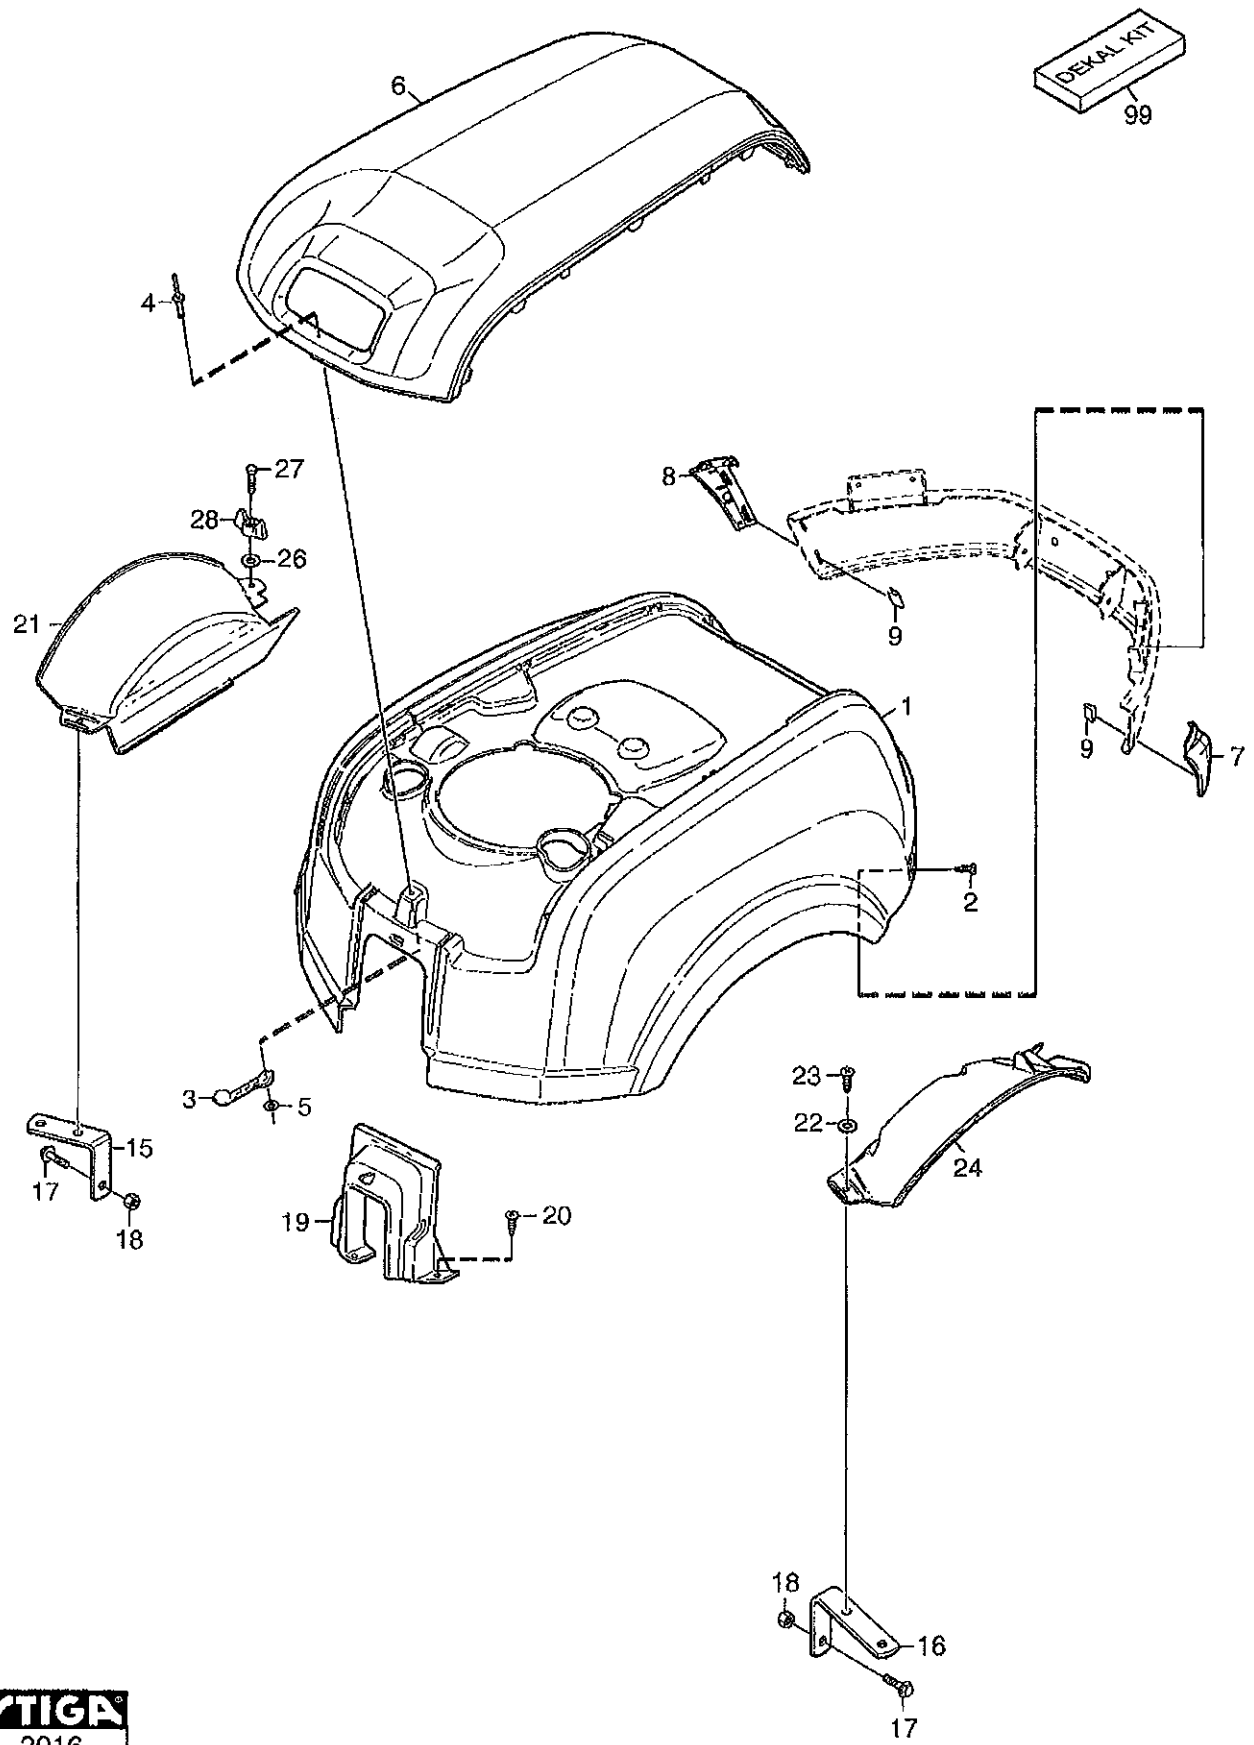

Section: PARK COMFORT-ROYAL-DIESEL PRESTIGE-DIESEL 4WD BODY WORK

Pos.	Quantity	Spare part No				Description	Kit	Notes	New

		6180							
		6182	6183	6185	6181				
1	1	1	1	1	1	1134-6025-01	Engine hood		
2	4	4	4	4	4	9893-0616-16	Screw		
3	1	1	1	1	1	1134-9028-01	Rubber strap kit	Sats 3 st/kit of 3	
4	1	1	1	1	1	9632-0513-00	Pop rivet		
5	1	1	1	1	1	9699-0120-02	Washer		
6	1	1	1	1	1	1134-6026-01	Engine cover		
7	1	1	1	1	1	1134-6027-01	Bumper end-LH		
8	1	1	1	1	1	1134-6027-02	Bumper end-RH		
9	4	4	4	4	4	1134-6098-01	Clips		
15		1			1	1134-4012-03	Support-RH		
16		1			1	1134-4012-04	Support-LH		
17		2			2	9959-0816-16	Screw		
18		2			2	9739-0831-22	Nut		
19	1	1			1	1134-5265-02	Hood support	2WD	
19			1		1	1134-6241-01	Hood support	4WD	
20	3	3	3	3	3	9893-0616-16	Screw		
21		1			1	1134-4800-01	Inner mud guard-RH		
22		4			3	9699-0060-02	Flat washer		
23		4			3	9893-0616-16	Screw		
24		1			1	1134-4801-01	Inner mud guard-LH		
26					2	9699-0060-02	Flat washer		
27					1	9997-0625-16	Screw		
28					1	1134-4481-02	Wing nut		
99	1					1134-4593-07	Decal kit	Comfort	
99		1				1134-4593-03	Decal kit	Royal	
99			1			1134-4593-10	Decal kit	Prestige	
99				1		1134-4593-08	Decal kit	Diesel